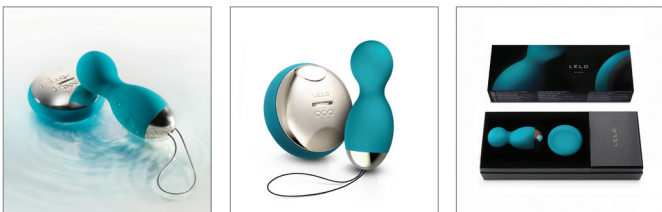

PRODUCT IMAGES

Product images available in ALL colors. Visit our Retailer section at www.lelo.com for more details

SHIPPING & CASE PACK DETAILS

Packing box size: 269 x 115 x 57 mm / 10.6 x 4.3 x 2.2 in.

Shipping box: 585 x 355 x 260 mm / 23 x 14 x 10 in.

Total units per final shipping box: 16