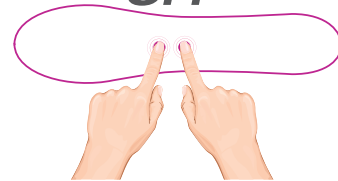

Quick User Guide

OFF

"Something cool I have discovered using BMS Factory toys is the quality of the vibration."

The Redhead Bedhead - <http://www.redheadbedhead.com/review-swand-new-member-of-my-starting-line-up/>

"This vibrator feels like an earthquake - in my vagina."

Toy Meets Girl - <http://noveliestoymeetsgirl.com/2014/08/review-bms-factory-palmpower-recharge.html>

"It's like I'm in power queen heaven while a choir of sex toy angels sing the praises of this rumbly messiah."

Emmeline Peaches Reviews - <http://emmelinepeachesreviews.com/2015/06/05/toy-review-the-bms-factory-swand/>