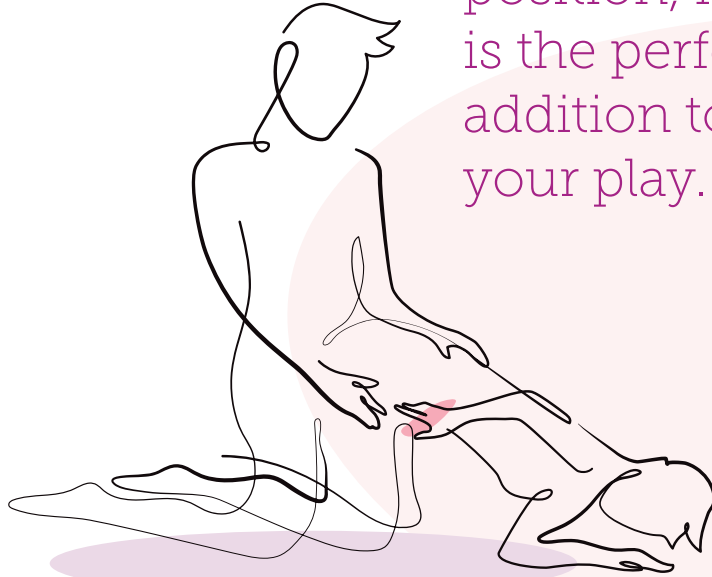

For a list of supported devices, see we-vibe.com/app

DESIGNED FOR COUPLES

Melt's slim, curved shape fits perfectly between you in any position, with zero bulk to get in the way of your good time.

WATERPROOF

Melt is 100% waterproof, making it easy to enjoy anywhere and simple to clean.

melt

by We-Vibe™

Let the air take you there

Melt into pleasure.

Pleasure Air™ surrounds the clitoris with soft, pulsating waves and gentle suction that feel unbelievably good. The gentle pulsations of air massage the clitoris without actually touching it, so you don't have to worry about overstimulation or numbing.

No matter the position, Melt is the perfect addition to your play.

The curved design fits perfectly between you in any position, for epic orgasms that bring you closer than ever. Enjoy Melt in a variety of positions to find the most intense pleasure.