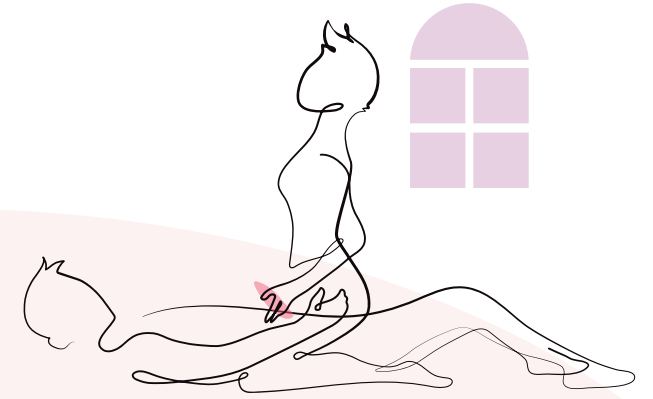

For a list of supported devices, see we-vibe.com/app

DESIGNED FOR COUPLES

Melt's slim, curved shape fits perfectly between you in any position, with zero bulk to get in the way of your good time.

WATERPROOF

Melt is 100% waterproof, making it easy to enjoy anywhere and simple to clean.

melt

by We-Vibe™

Let the air take you there

Melt into pleasure.

Pleasure Air™ surrounds the clitoris with soft, pulsating waves and gentle suction that feel unbelievably good. The gentle pulsations of air massage the clitoris without actually touching it, so you don't have to worry about overstimulation or numbing.

No matter the position, Melt is the perfect addition to your play.

The curved design fits perfectly between you in any position, for epic orgasms that bring you closer than ever. Enjoy Melt in a variety of positions to find the most intense pleasure.