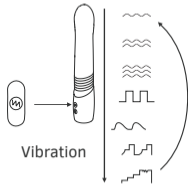

Button Functions

Vibration