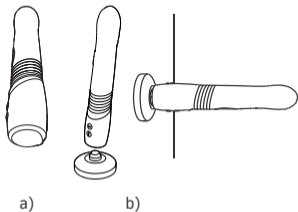

LOVENSE
Gravity
USER MANUAL

- Indicator Light
- Button A: On/Off (hold for 3 seconds)
- Cycle Through Vibrations (one tap)
- Button B: Cycle Through Thrusting
(one tap)
- Charging Port

Charging & Usage

Button Functions

Turn On

Vibration

Thrusting

Turn Off

What's Included

- (1) Bluetooth® Vibrating & Thrusting Dildo
- (1) USB Charging Cable
- (1) User Manual
- (1) Storage Bag

Specifications

Materials	Body-Safe Silicone/Stainless Steel
Weight	385.6 g
Battery	Li-Ion Rechargeable
Charging	120 Minutes
Use Time	up to 240 Minutes
Standby	up to 120 Hours
Waterproof	IPX6 Water-Resistant