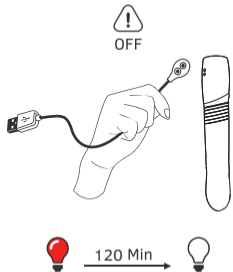

LOVENSE
Gravity
USER MANUAL

- Indicator Light
- Button A: On/Off (hold for 3 seconds)
- Cycle Through Vibrations (one tap)
- Button B: Cycle Through Thrusting
(one tap)
- Charging Port

Charging & Usage

Button Functions