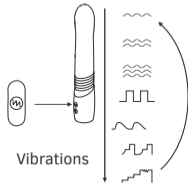

Vibrations