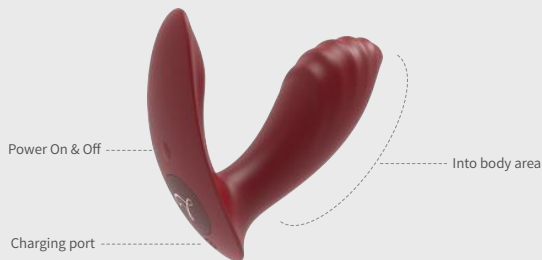

LOTYE

01

Dimensions: 94.5×39×31mm

Main material: safe, non-toxic, and environmentally friendly PC/silicone

Waterproof level: water resistant (IPX6)

Product weight: 65g

Sound decibel: <45 decibels

Charging time: 60 minutes

Battery capacity: 220mAh

Charging method: pinhole charging

Dual motor maximum gear continuous use time: 60 minutes

PRODUCT CONFIGURATION

02

1. Charging cable

2. Pouch bag

CHARGING MODE