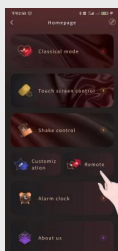

4 Long press the power button for 2s to turn off

PLAY METHOD DIAGRAM

05

Flirt

Flirt and sensitive
Ignites the desire

C/G-spot

Multiple enjoyment
Inside and outside vibration

Wearable

Remote control wearable
Different kind of fun

Mobile phone connection

06

Connection steps

Scan and download APP

Turn on your phone's Bluetooth

Open Accessing location

Choose and connect

Interactive mode and vibration selection

Remote control & mode recommendation

07

Remote Mode

Click on Remote

Create a room

Send to player

DIY your own mode