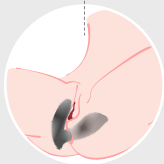

4 Long press the power button for 2s to turn off

PLAY METHOD DIAGRAM

05

Flirt

Flirt and sensitive
Ignites the desire

C/G-spot

Multiple enjoyment
Inside and outside vibration

Wearable

Remote control wearable
Different kind of fun

Mobile phone connection

06

Connection steps

Scan and download APP

Turn on your phone's Bluetooth

Open Accessing location

Choose and connect