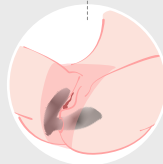

4 Long press the power button for 2s to turn off

PLAY METHOD DIAGRAM

05

Flirt

Flirt and sensitive
Ignites the desire

C/G-spot

Multiple enjoyment
Inside and outside vibration

Wearable

Remote control wearable
Different kind of fun

Mobile phone connection

06

Connection steps

Scan and download APP

Turn on your phone's Bluetooth

Open Accessing location

Choose and connect